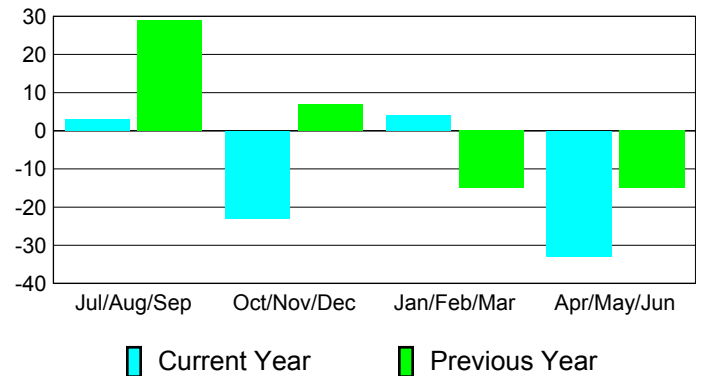

Gender Comparison 2010-2011

Jul/Aug/Sep

Oct/Nov/Dec

Jan/Feb/Mar

Apr/May/Jun

Male

Female