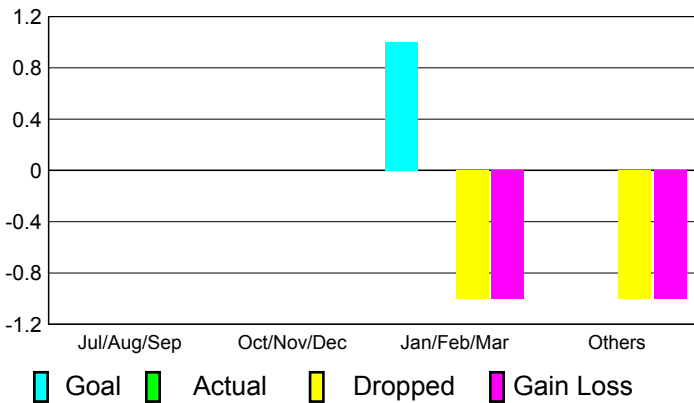

## CLUBS

**Club Results  
2010-2011**

**Clubs  
2009-2010**

Month	New Club Goal	Actual New Clubs	Actual Dropped Clubs	Gain/Loss of Clubs	Gain/Loss of Clubs
Jul/Aug/Sep	0	0	0	0	0
Oct/Nov/Dec	0	0	0	0	1
Jan/Feb/Mar	1	0	-1	-1	0
Apr/May/Jun	0	0	-1	-1	0
<b>Totals</b>	<b>1</b>	<b>0</b>	<b>-2</b>	<b>-2</b>	<b>1</b>

### Club Results 2010-2011

Goal, New, Dropped, Gain/Loss

### Comparison of Club Gain/Loss

Current Year Compared to the Previous Year