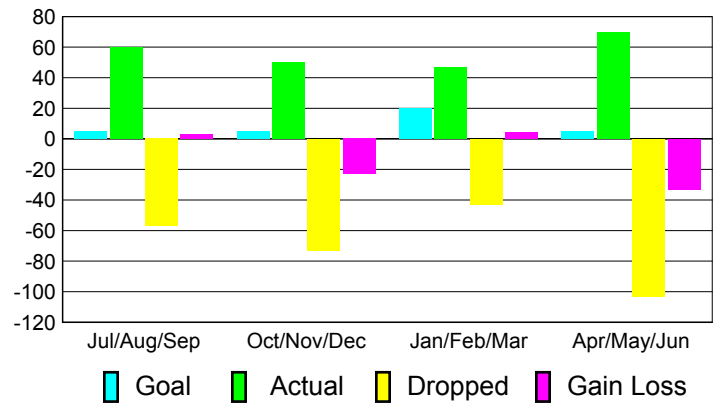

### YTD Status Quo Clubs 2010-2011

Status Quo Clubs Compared to Status Quo Members

## MEMBERSHIP

**Membership Results  
2010-2011**

**Membership  
2009-2010**

Month	Net Memb Goal	Actual New Memb	Actual Dropped Memb	Gain/Loss of Memb	Gain/Loss of Memb
Jul/Aug/Sep	5	60	-57	3	29
Oct/Nov/Dec	5	50	-73	-23	7
Jan/Feb/Mar	20	47	-43	4	-15
Apr/May/Jun	5	70	-103	-33	-15
<b>Totals</b>	<b>35</b>	<b>227</b>	<b>-276</b>	<b>-49</b>	<b>6</b>

### Membership Results 2010-2011

Goal, New, Dropped, Gain/Loss

### Comparison of Membership Gain/Loss

Current Year Compared to the Previous Year